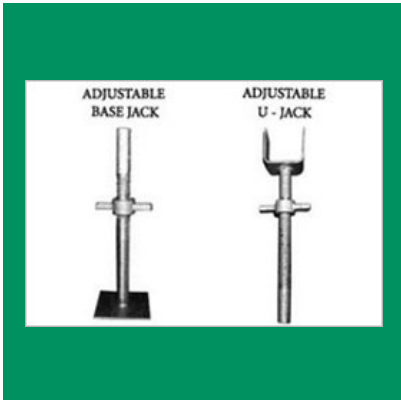

# SCAFFOLDING TELESCOPIC

Our Products

Telescopic Shaft

Scaffolding Prop System

Telescopic Steel Prop

Telescopic Slide Bar

## OTHER PRODUCTS:

Scaffolding Pipe

Cuplock Shuttering System

H Frame Scaffolding

Pressed Steel Coupler

## OTHER PRODUCTS:

Scaffolding Walk Boards

Scaffold Jack

Scaffolding Universal Jack

Telescopic Prop