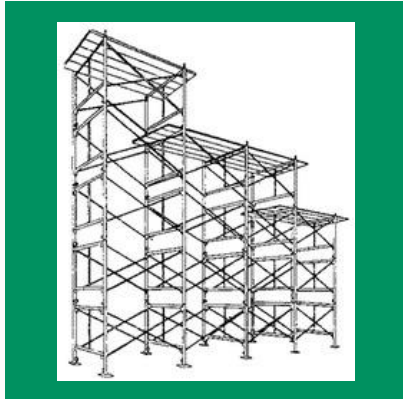

SCAFFOLDING SYSTEM

Our Products

Scaffolding Material